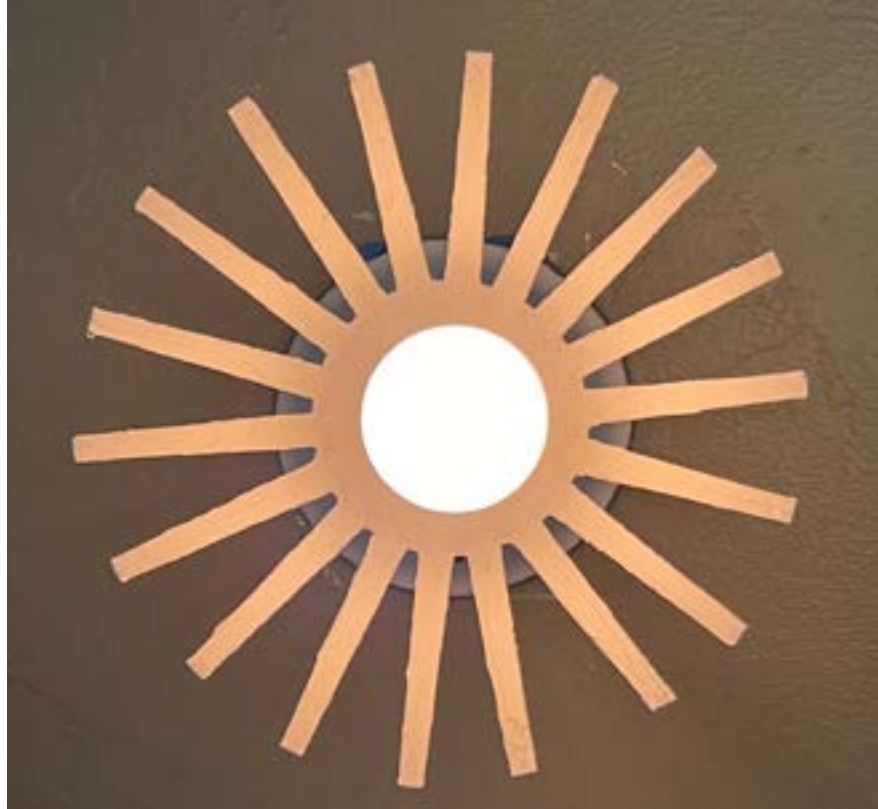

APSARA

INTERIOR, FURNITURE & LIGHTING DESIGN

Starburst Sconce / Ceiling Light

Materials	Plaster, Metal, Enamel & Paint
Lights	1 Light
Dimensions	8" Diameter x 3 1/8" Deep
Finish	White Plaster

Available in Custom Sizes and Finishes