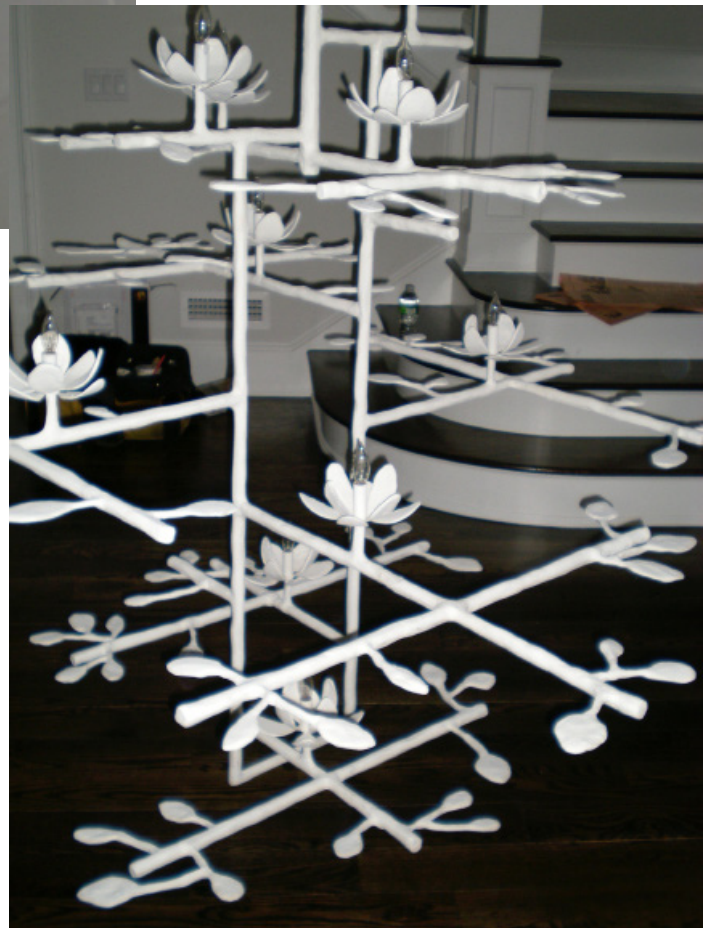

APSARA

INTERIOR DESIGN
DECORATIVE ARTS

tracey garet | cell (516) 721-7808

info@apsarainteriordesign.com | www.apsarainteriordesign.com

apsara LLC | 5510 callejon dr carpinteria ca 93013