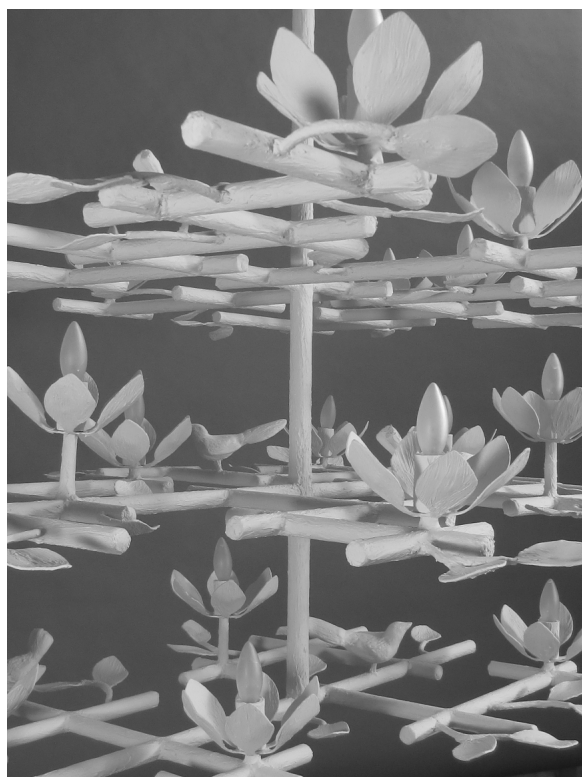

APSARA

INTERIOR DESIGN
DECORATIVE ARTS

tracey garet | cell (516) 721-7808

info@apsarainteriodesign.com | www.apsarainteriodesign.com

apsara llc | 5510 callejon dr carpinteria ca 95013