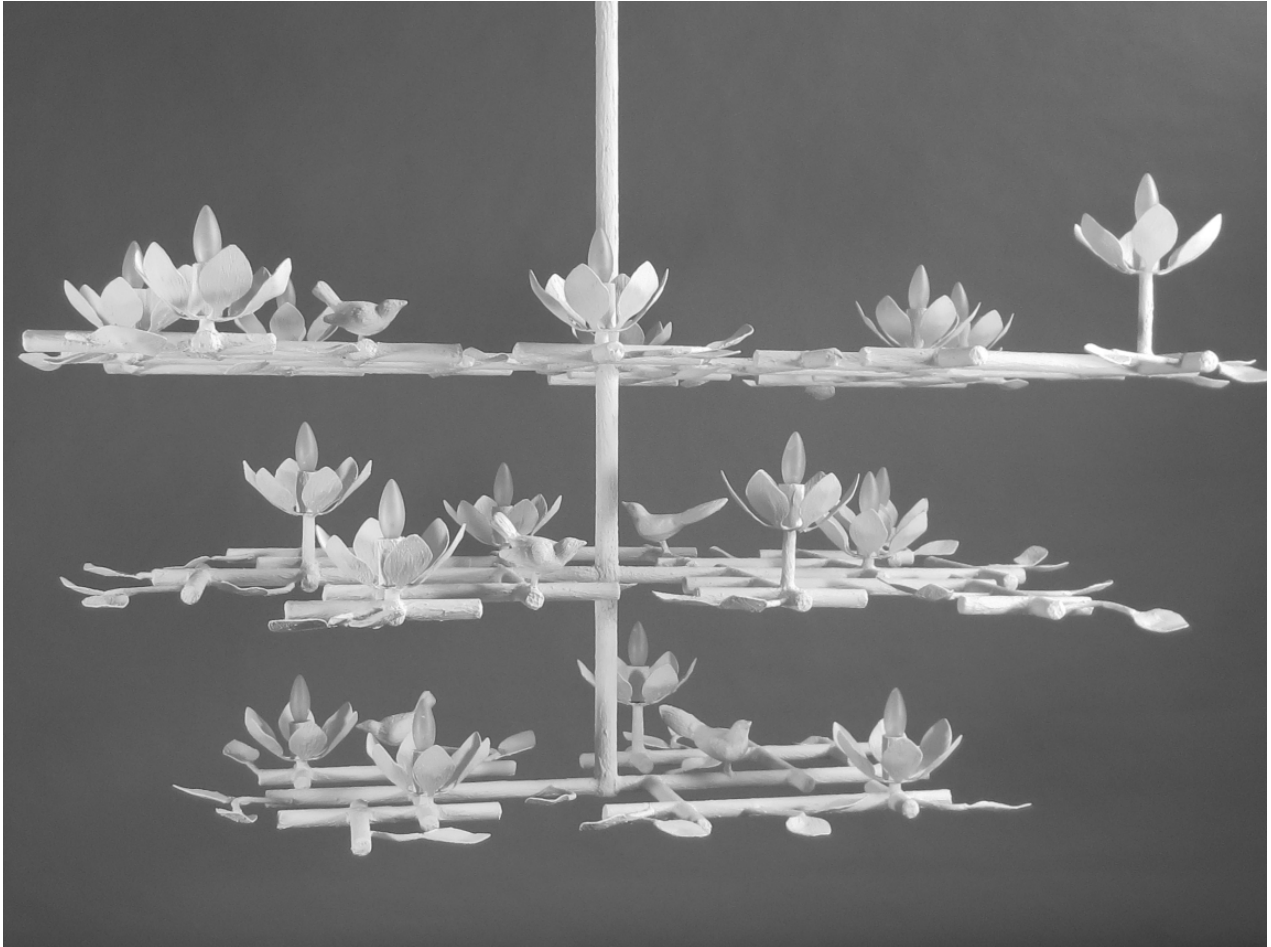

APSARA

INTERIOR DESIGN
DECORATIVE ARTS

Garden Chandelier with White Finish

Materials	Plaster, Metal, Enamel & Paint
Lights	18 Lights & 3 Tiers
Dimensions	53" x 42" x 43"H
Finish	White Plaster

Available in Custom Sizes and Finishes