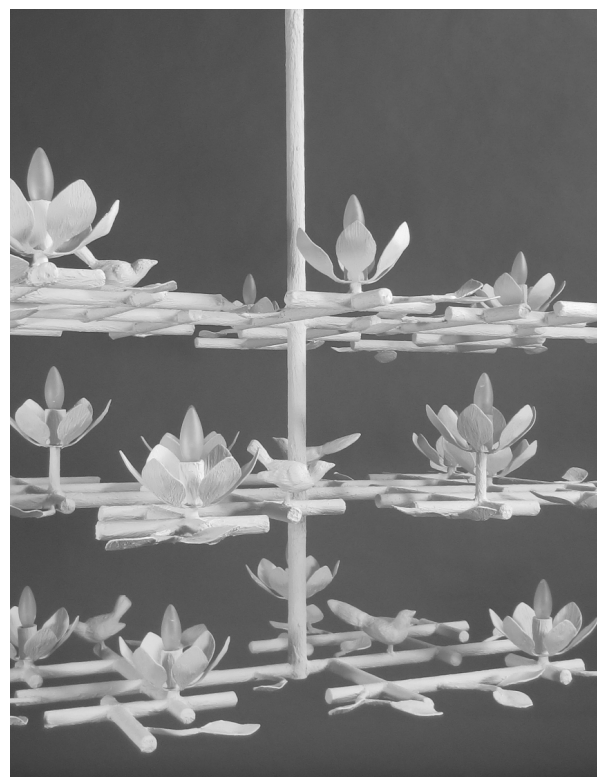

APSARA

INTERIOR DESIGN
DECORATIVE ARTS

tracey garet | cell (516) 721-7808

info@apsarainteriodesign.com | www.apsarainteriodesign.com

apsara llc | 5510 callejon dr carpinteria ca 95013