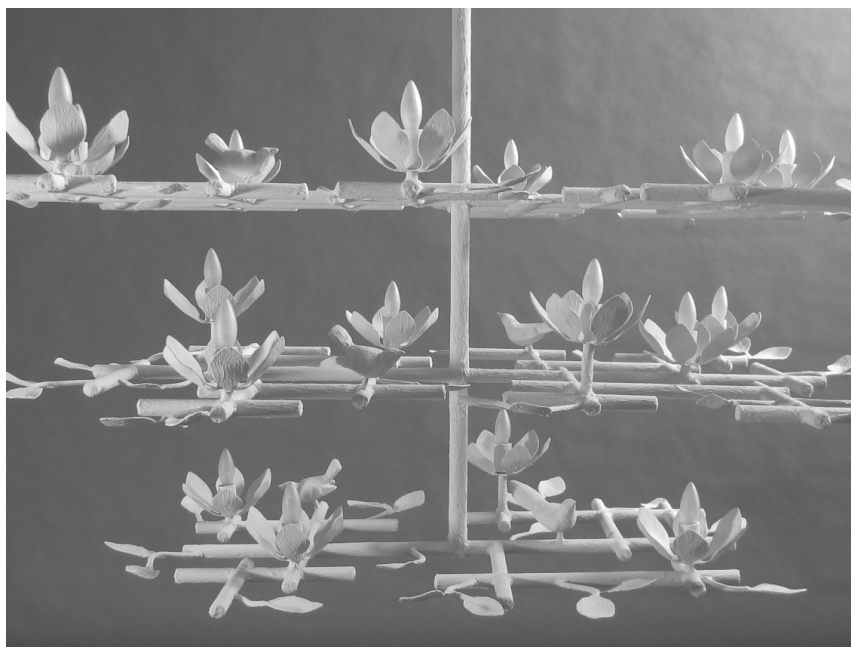

APSARA

INTERIOR DESIGN
DECORATIVE ARTS

tracey garet | cell (516) 721-7808

info@apsarainteriodesign.com | www.apsarainteriodesign.com

apsara llc | 5510 callejon dr carpinteria ca 95013