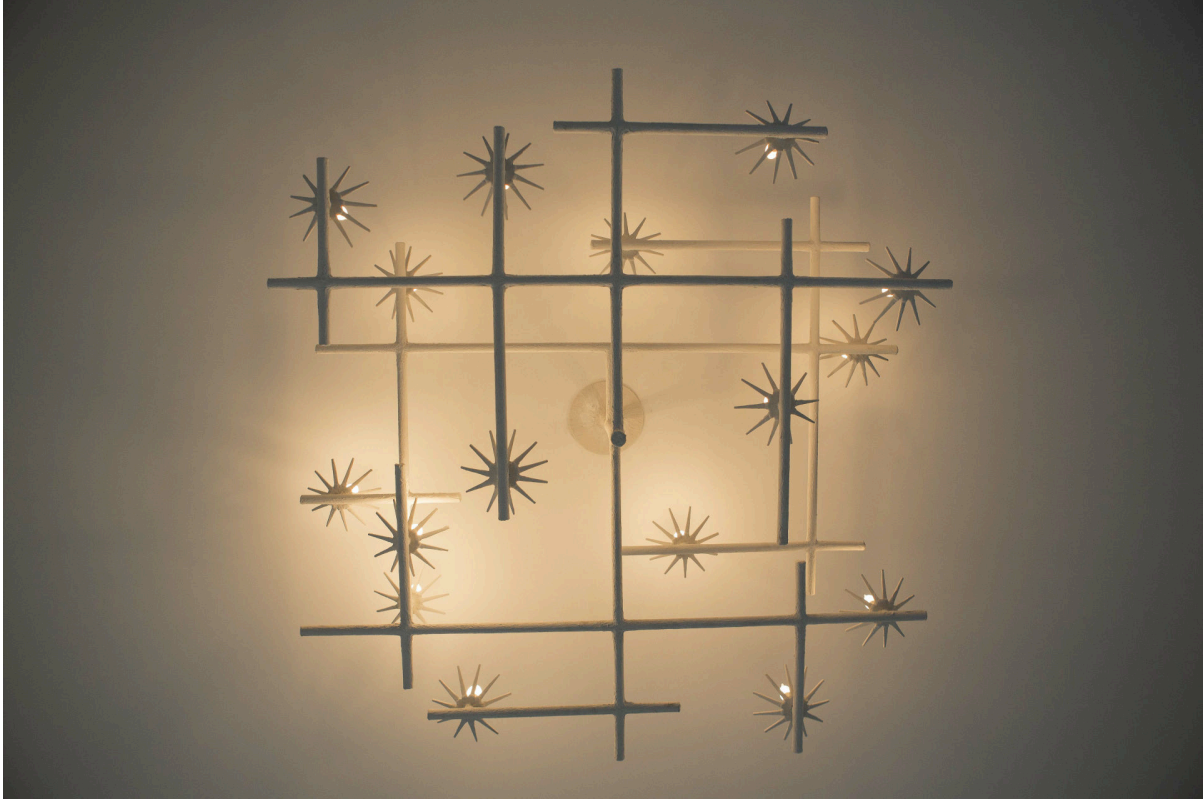

APSARA

INTERIOR DESIGN
DECORATIVE ARTS

Starburst Chandelier with White Finish

Materials | Plaster, Metal, Enamel & Paint
Lights | Seventeen Lights with Two Layers
Dimensions | 48" x 48" x 24"
Finish | White Plaster