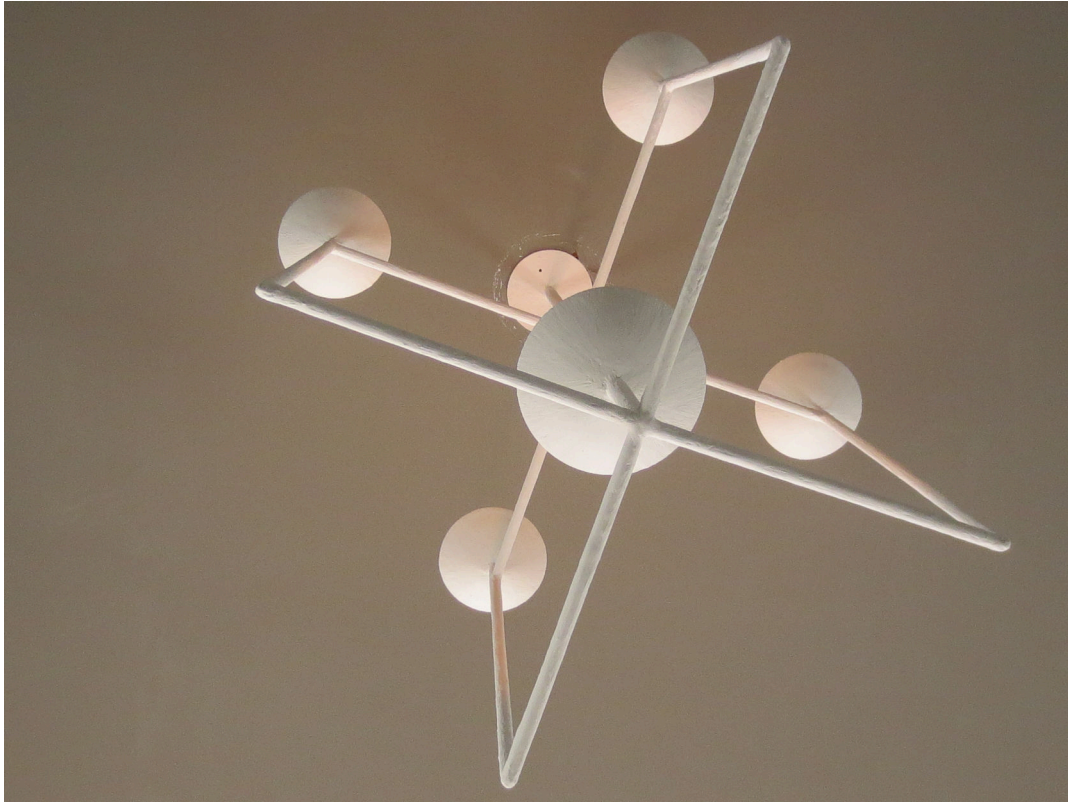

APSARA

INTERIOR DESIGN

DECORATIVE ARTS

tracey garet | cell (516) 721-7808 | east hampton office (631) 329-3553

info@apsarainteriordesign.com | www.apsarainteriordesign.com

apsara llc | po box 1337 wainscott, ny 11975