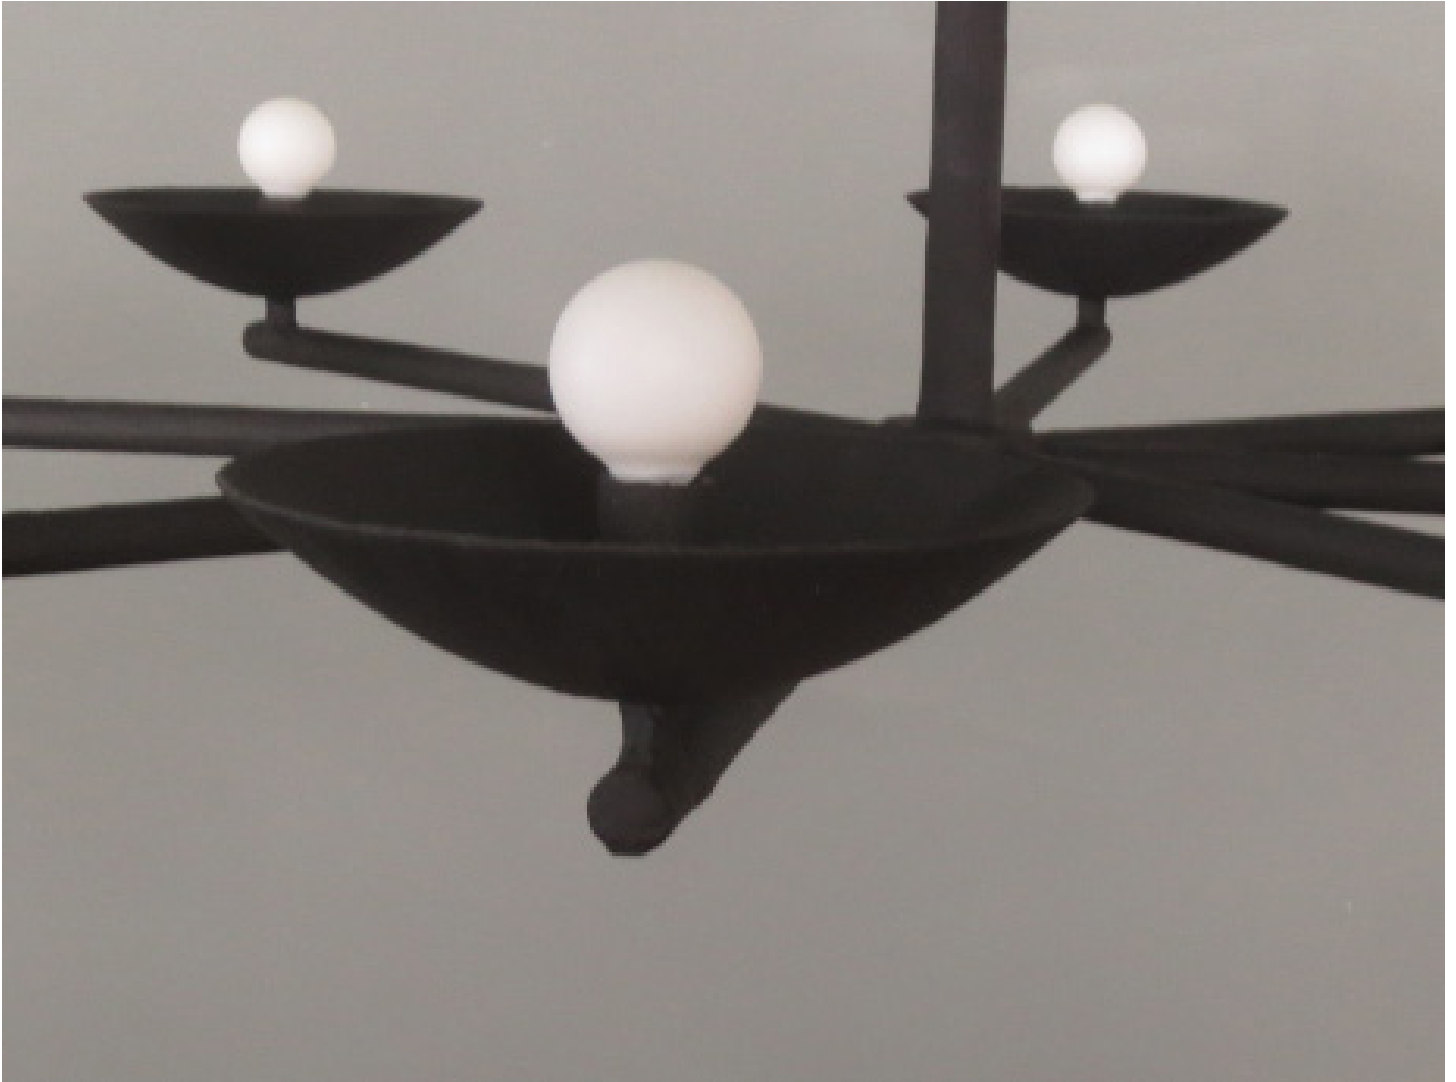

APSARA

INTERIOR DESIGN
DECORATIVE ARTS

tracey garet | cell (516) 721-7808 |
info@apsarainteriodesign.com | www.apsarainteriodesign.com
apsara llc | 5510 callejon dr carpinteria ca 93013