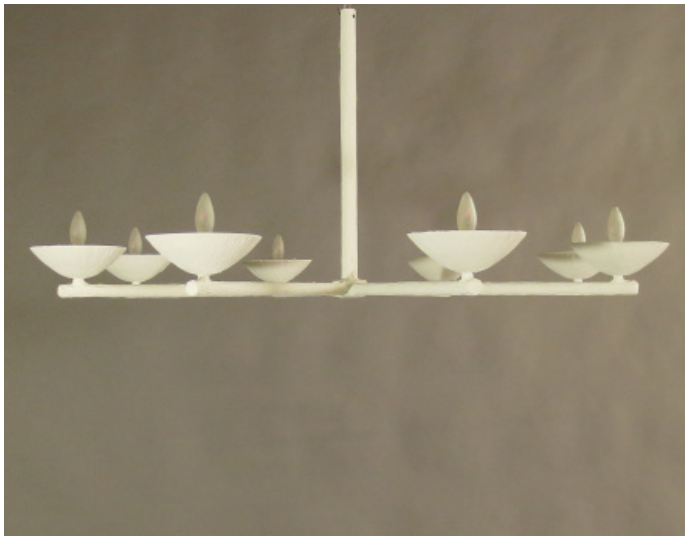

APSARA

INTERIOR DESIGN
DECORATIVE ARTS

tracey garet | cell (516) 721-7808 |
info@apsarainteriordesign.com | www.apsarainteriordesign.com
apsara llc | 5510 calle jon dr carpinteria ca 93013