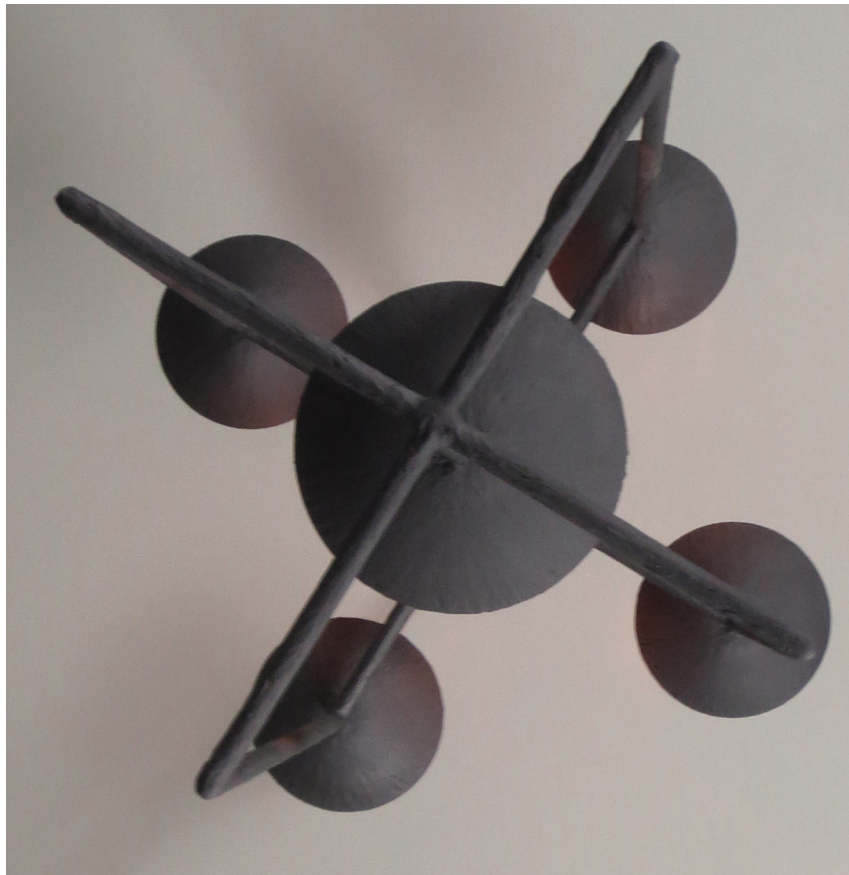

APSARA

INTERIOR DESIGN
DECORATIVE ARTS

tracey garet | cell (516) 721-7808
info@apsarainteriordesign.com | www.apsarainteriordesign.com
apsara llc | 5510 callejon dr carpinteria ca 95015