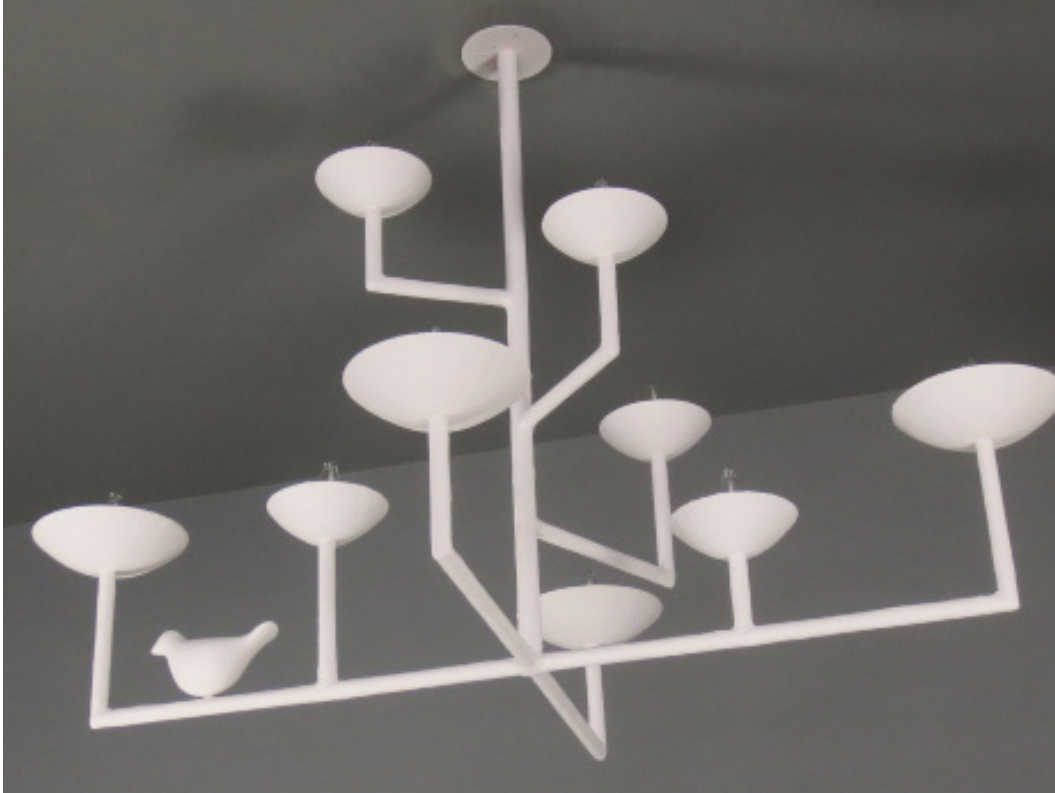

APSARA

INTERIOR DESIGN
DECORATIVE ARTS

9 Cup Chandelier with Bird

Materials	Plaster, Metal, Enamel & Paint
Lights	9 Lights
Dimensions	36" x 52" x 42" H
Finish	White

Available in Custom Sizes and Finishes

tracey garet | cell (516) 721-7808 |
info@apsarainteriordesign.com | www.apsarainteriordesign.com
apsara LLC | 5510 CALLEJON DR CARPINTERIA CA 93013