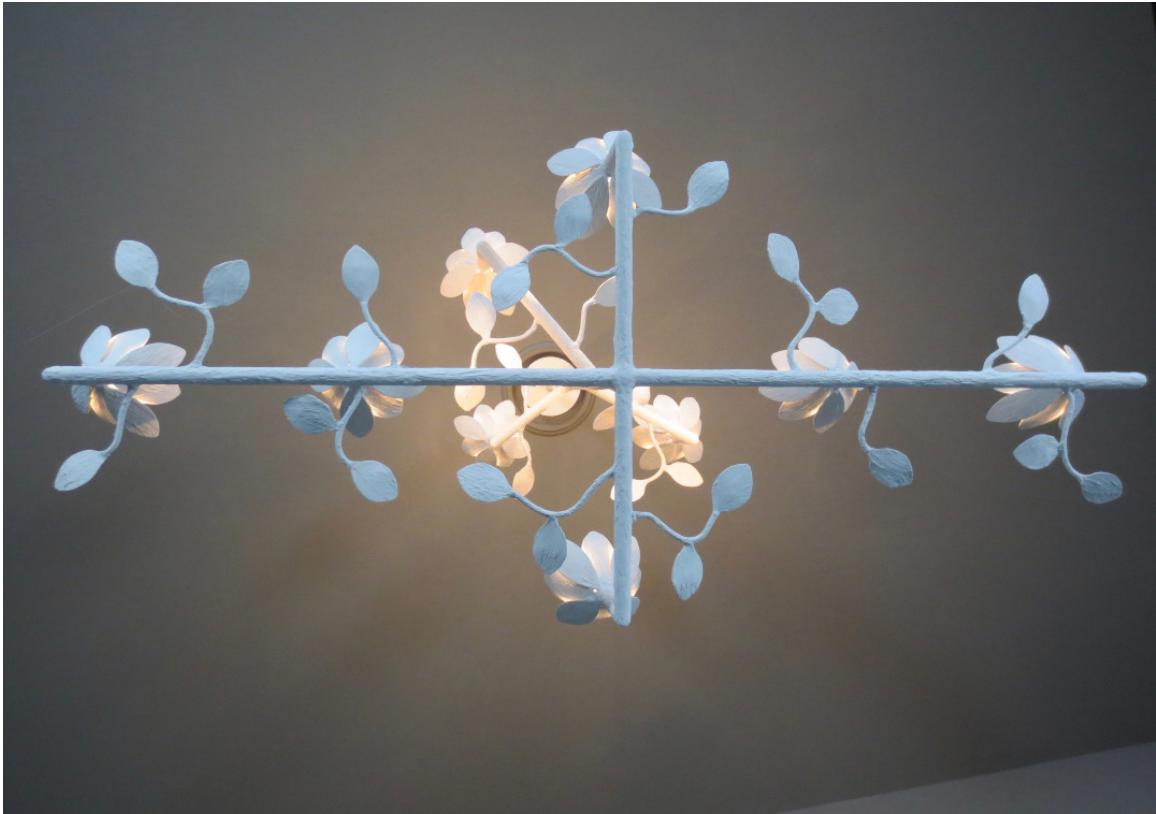

APSARA

INTERIOR DESIGN
DECORATIVE ARTS

tracey garet | cell (516) 721-7808 |
info@apsarainteriordesign.com | www.apsarainteriordesign.com
apsara llc | 5510 callejon dr carpinteria ca 93013